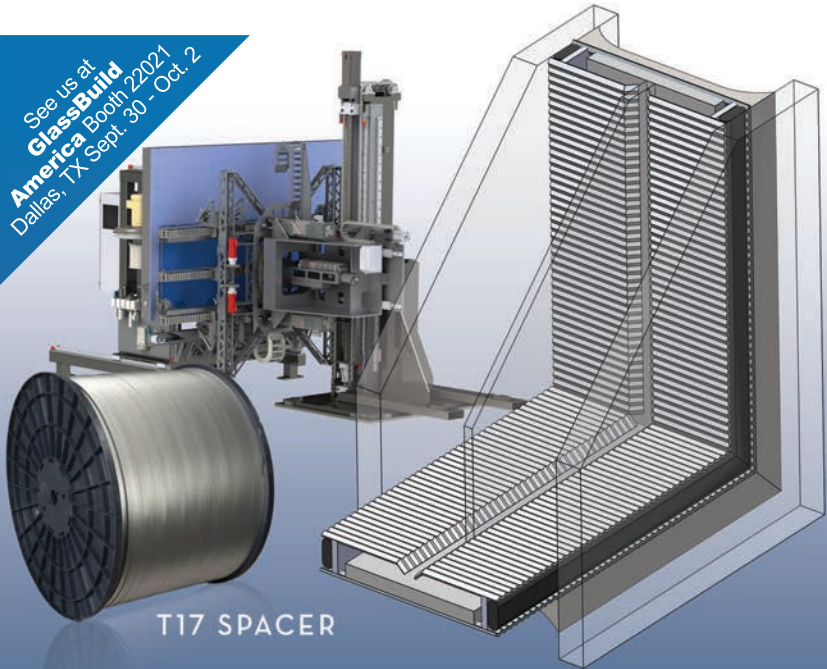

PERFORMANCE OF A TRIPLE

WITH THE DURABILITY OF AN EXCEPTIONAL DUAL PANE

THINNER CENTER LITE = LESS WEIGHT
SINGLE SPACER DESIGN = COST SAVINGS

See us at
**GlassBuild
America Booth 22021**
Dallas, TX Sept. 30 - Oct. 2