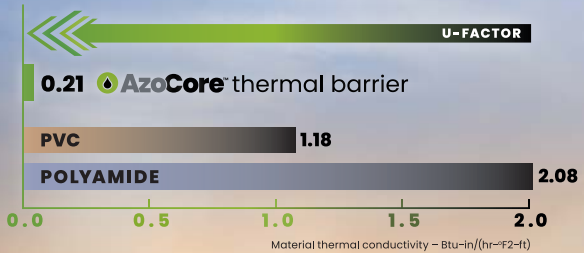

# AzoCore™ | Ultimate Thermal Performance

Ultra-low conductance polyurethane foam for superior strength, durability, and unrivaled U-factors.

**Project:** Luxury Residential, Chesapeake, MD  
**Product:** Quaker CityLine