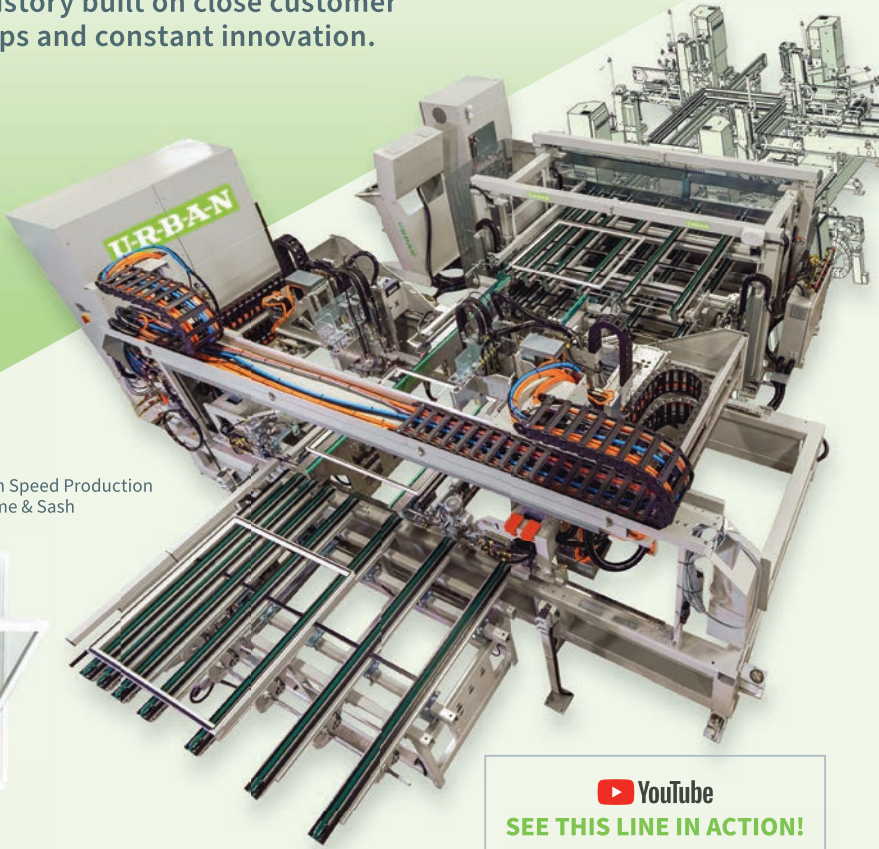

# AUTOMATION CONCEPT – PLANNING – EXECUTION

A proven history built on close customer relationships and constant innovation.

Hung Window High Speed Production Machinery for Frame & Sash

**SEE THIS LINE IN ACTION!**