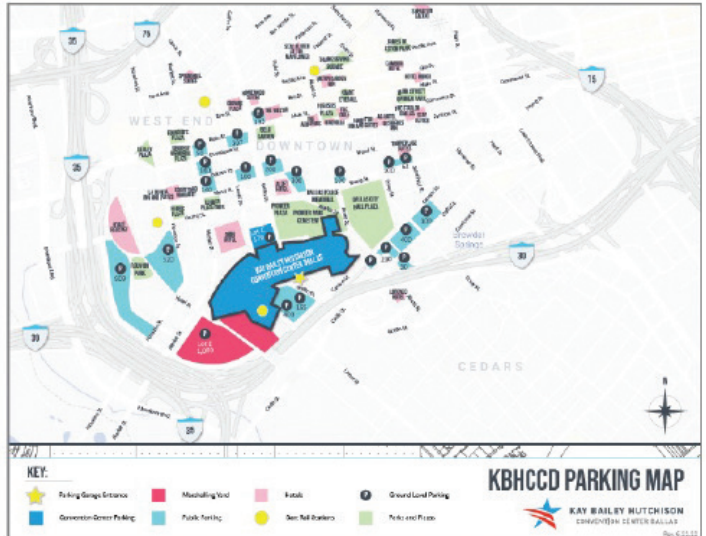

GENERAL INFORMATION

D1 Meeting Rooms

PARKING MAP