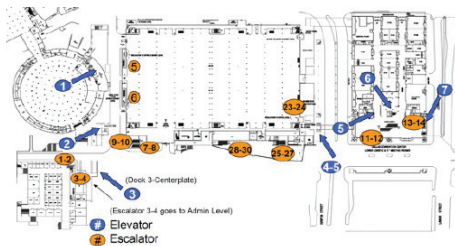

GENERAL INFORMATION

Accessibility

KBHCC is ADA compliant. It is our goal to implement new standards as they are introduced. In accordance with the ADA, we are responsible for and provide permanent, premises access accommodations such as, but not limited to: wheelchair lifts, elevator standards, door width standards and restroom accessibility.

Scoter Rental

AABCO Ready Rental Sales & Services
Tel: 972-412-3500
www.readyrentalmedical.com

Scootaround

Tel: 888-441-7575
www.scootaround.com

Wi-Fi Networks

Free internet is available in the lobbies, meeting rooms and ballrooms. Scan for wireless connections and choose free internet. Click connect once the splash page loads.

For additional service, contact Smart City Networks, 214-853-8900.

Transportation

Ride Share

Ride share pick-up and drop-off is down in the Lower C Driveway. There is no address for that location, so please refer to the Ground Level map on page 56. It is the area outside of the C Lower Lobby

Bus/Train

Public transportation is readily available and convenient. Amtrak and the Trinity Railway Express both service Eddie Bernice Union Station, which is located just 2 1/2 blocks northeast of the Convention Center. Dallas Area Rapid Transit (DART) has a light rail station at the Convention Center. To travel by public transportation, the Convention Center Station is served by the downtown segment of the DART Red and Blue Rail lines. The DART train station is directly behind the Kay Bailey Hutchison Convention Center and within easy walking distance of the front door. The DART rail station is on Lamar Street at Memorial Drive.

Parking

Ace Parking is the KBHCC parking provider to include a garage and two surface parking lots (lots C and E). The addresses and daily fees are as follows:

Parking Garage - $20
Intersection of Memorial Dr & S Griffin St.

Parking Lot C - $17
502 S Lamar St.

Parking Lot E - $12
500 Memorial Dr.